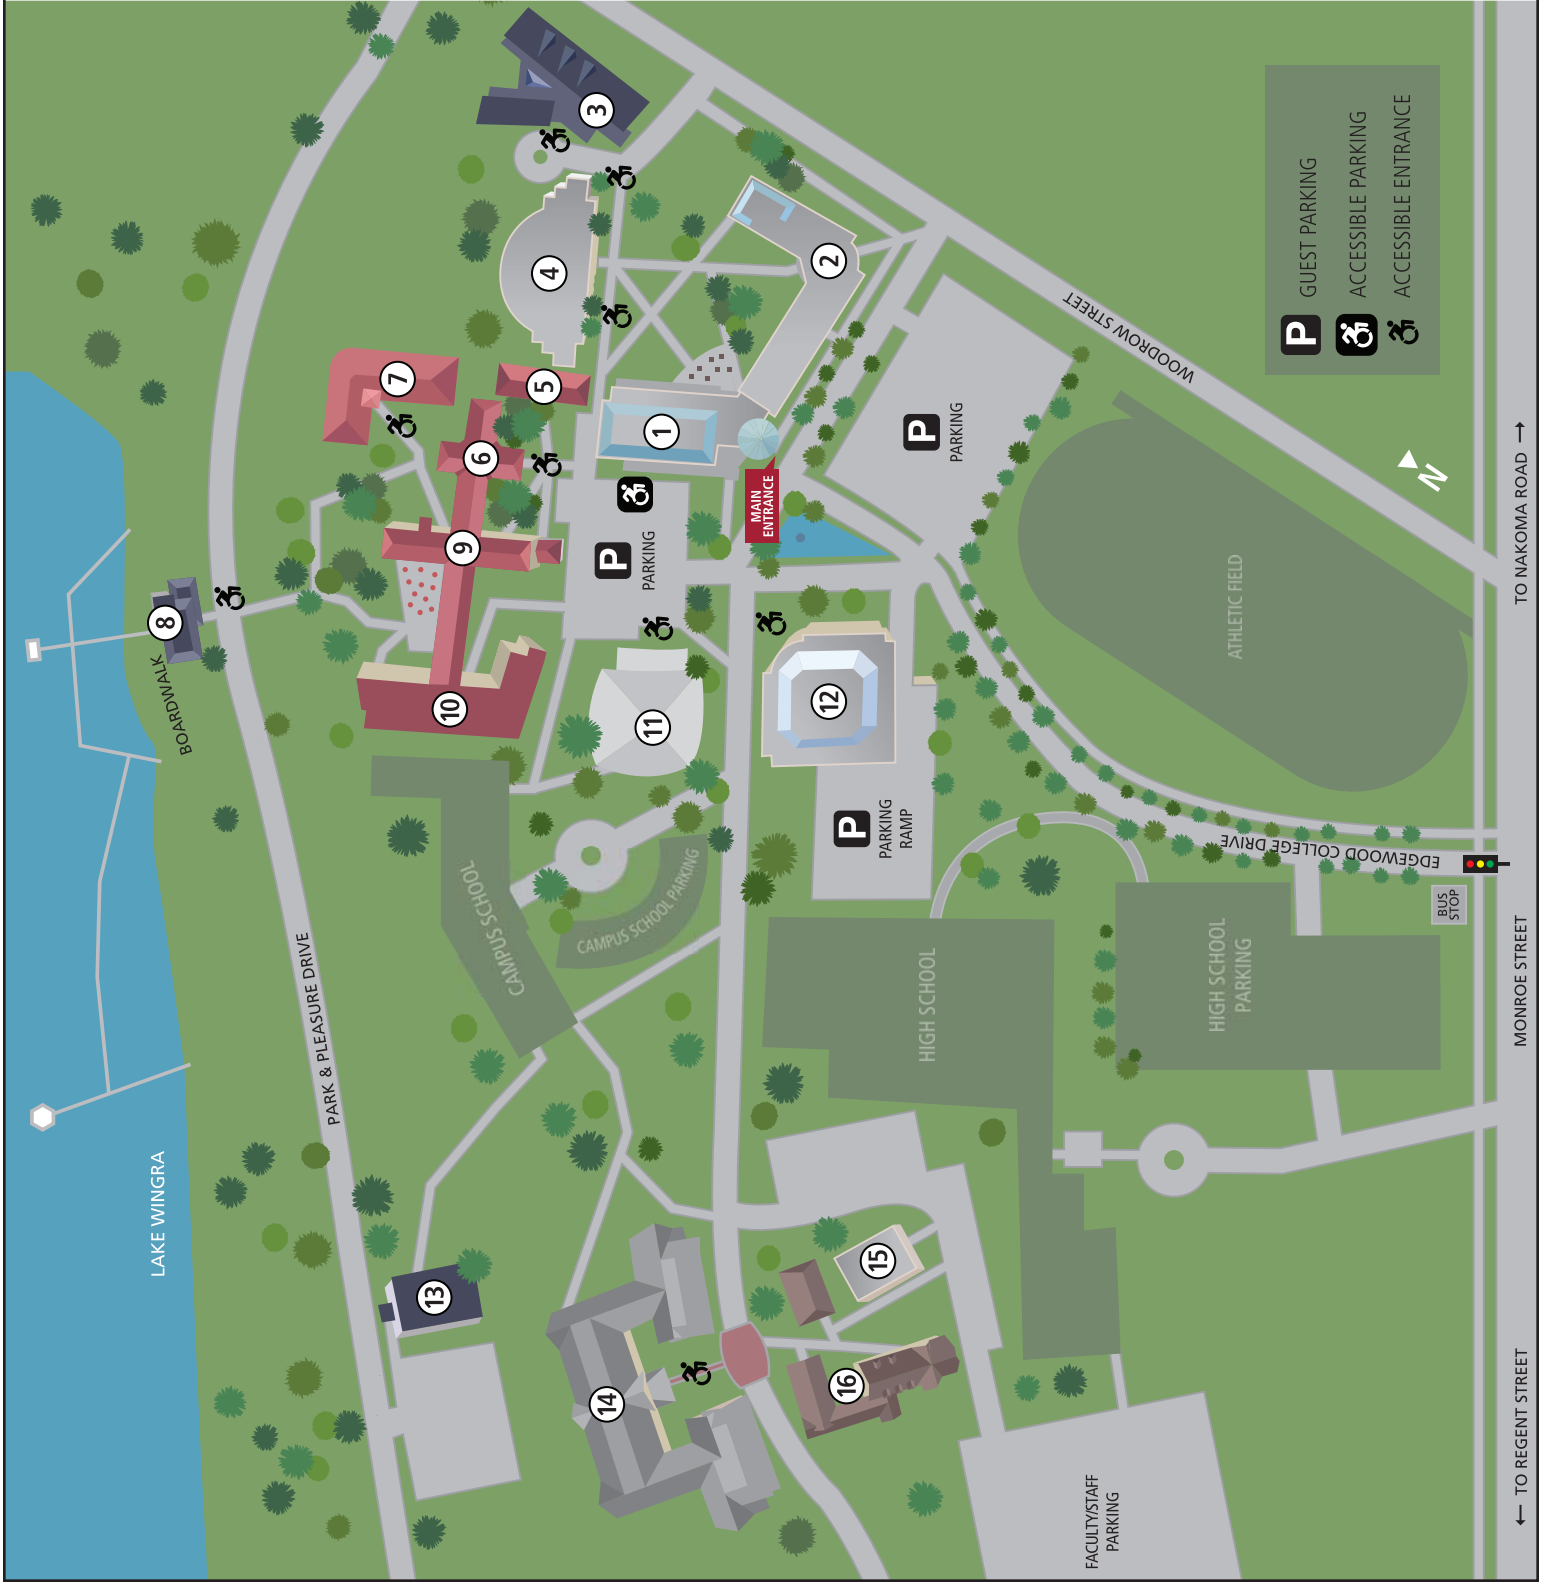

EDGEWOOD COLLEGE

www.edgewood.edu
608.663.4861

WELCOME TO CAMPUS!

- 1 Predolin Humanities Center
- 2 DeRicci Hall
- 3 The Stream
- 4 Library
- 5 Weber Hall
- 6 St. Joseph Chapel
- 7 Stevie Hall
- 8 Mazzuchelli Hall
- 9 Regina Hall
- 10 East Regina
- 11 Edgedome
- 12 Sonderegger Science Center
- 13 Siena Apartments
- 14 Dominican Hall
- 15 Facilities HQ
- 16 Marshall Hall

← TO REGENT STREET

MONROE STREET

TO NAKOMA ROAD →